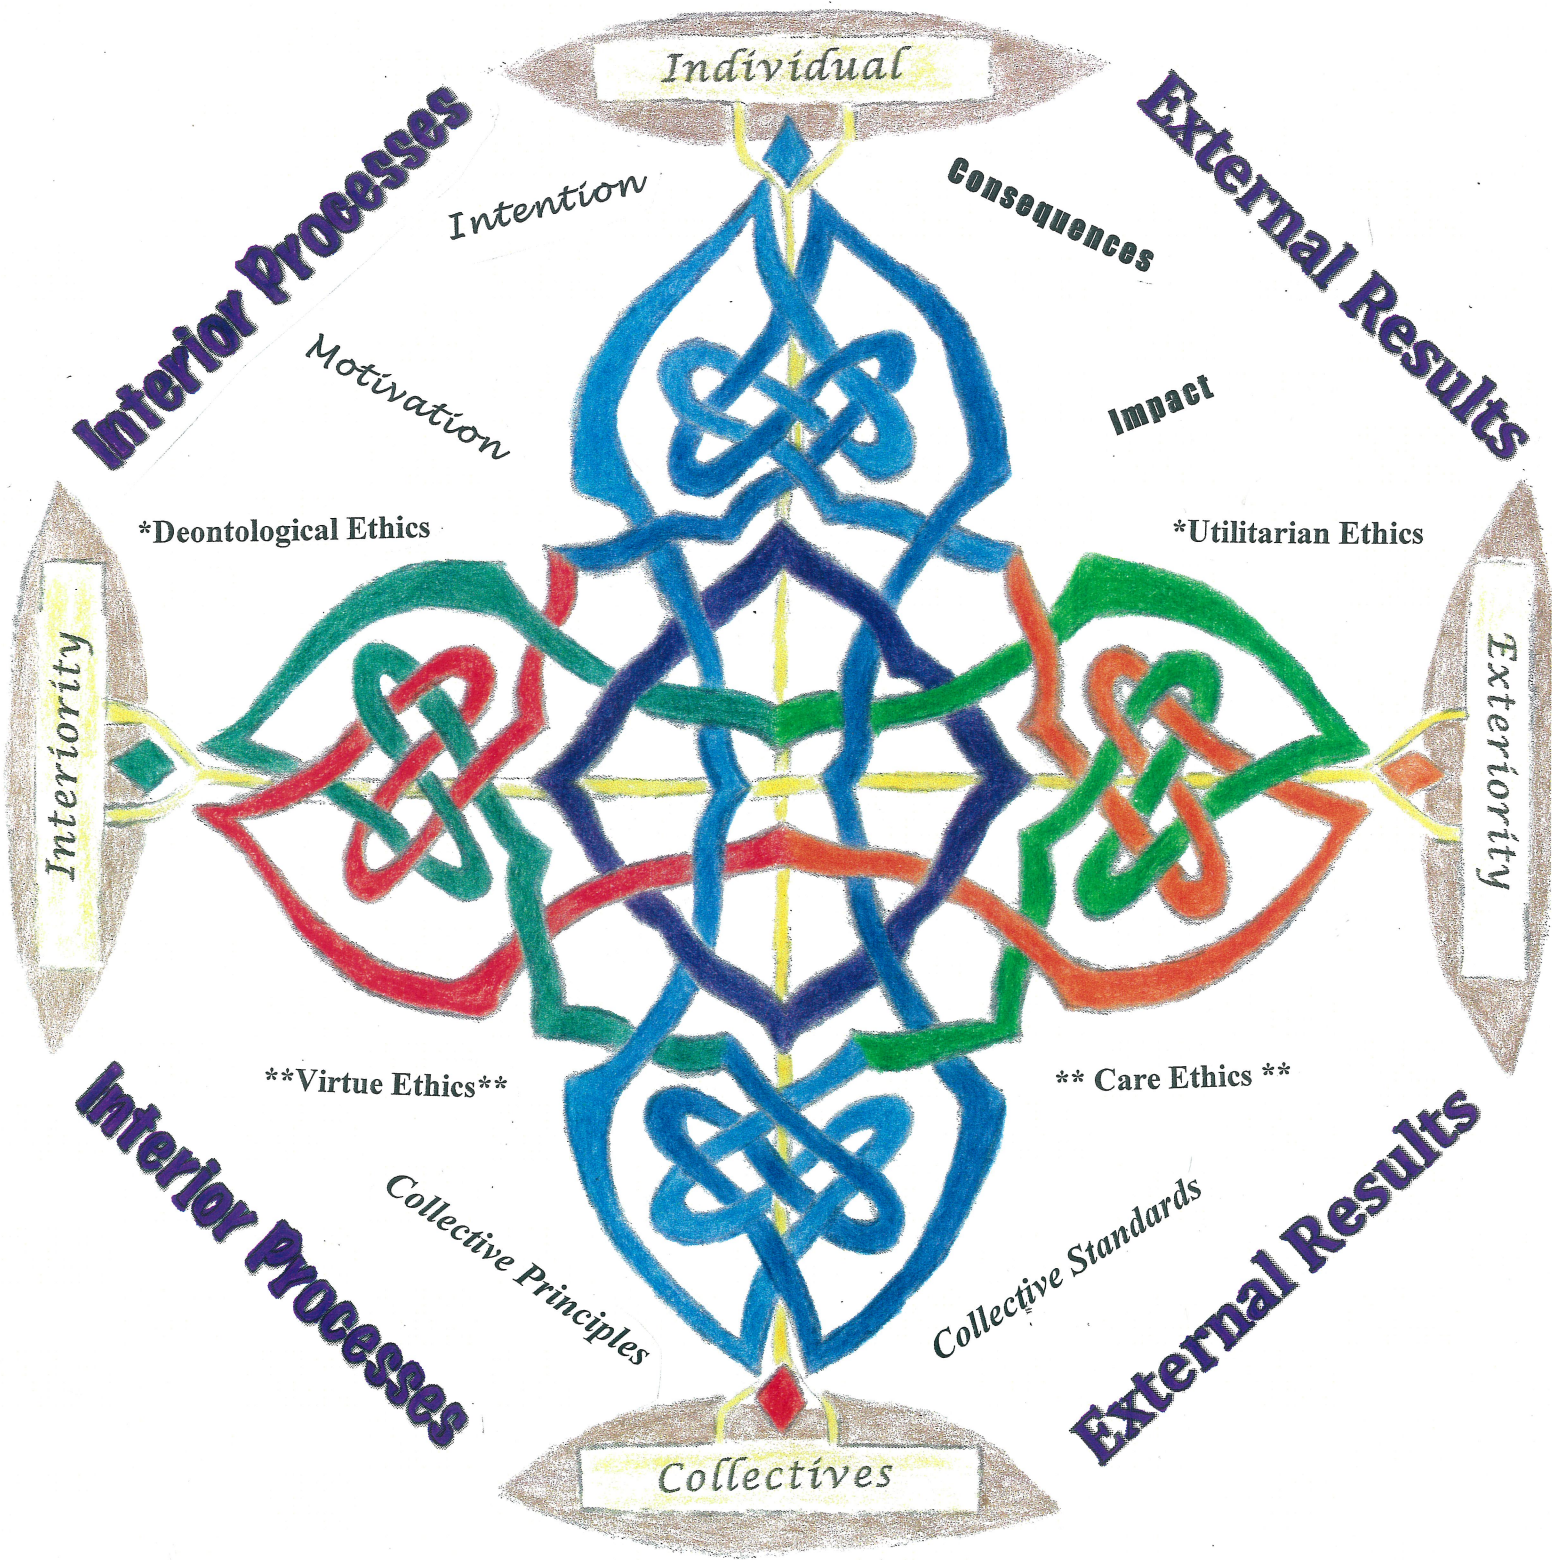

Integral Ethics

Based on Ken Wilber's integral paradigm applied to the study of ethics
Knot design adapted from Al-Ghazali's *The Alchemy of Happiness*

School of Social Work

UNIVERSITY of ST. THOMAS

Mari Ann Graham © 2013